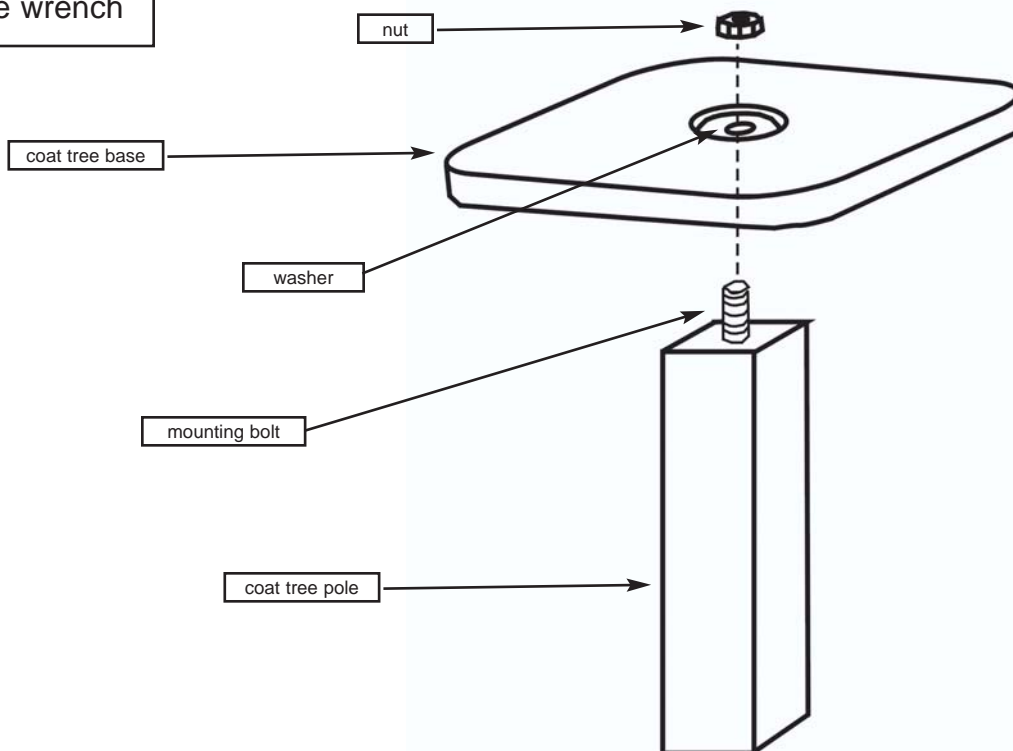

Assembly Instructions for: Coat Tree - R0136

Instructions: Unbox unit and find hardware bag inside of box.

1 - Place coat tree upside down and bolt on the base with the nut provided as shown.

Required Tools:
Adjustable wrench