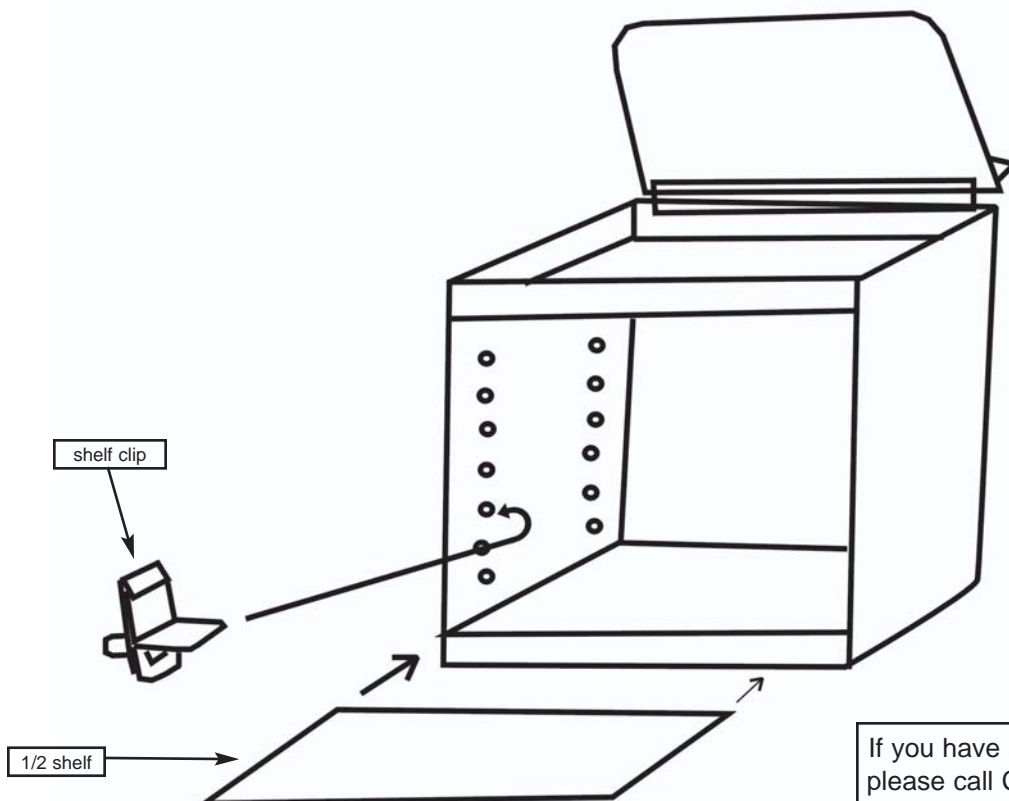

# Assembly Instructions for: Big Book Displays - R0044DE

 **Warning:** Choking Hazard  
Assembly hardware contains  
small parts. **Adult assembly required.**

Instructions: Unbox unit and find hardware bag inside of box.

- 1 - Take out shelves from bottom of unit.
- 2 - If shelf clips are not in the shelf support holes place them where you wish them to be. See drawing.
- 3 - Tilt shelf at a slight angle and place one side on the shelf supports and then push down on other side to set shelf into place.
- 4 - Repeat for all other shelves.